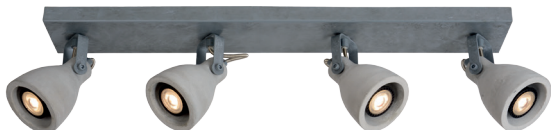

Spot **CONCRI LED**  
05910/05/36

- 1x5W/GU10/LED/3000K/320lm/incl.
- Shade: Ø: 9cm/H: 11cm
- Ceiling plate: H: 2,5cm/W: 10cm/L: 10cm
- H: 13-18cm
- Grey
- Concrete + metal
- Led bulb: 49006/05/30

05910/05/17

05910/10/17

- 2x5W/GU10/LED/3000K/2x320lm/incl.
- Shade: Ø: 9cm/H: 11cm
- Ceiling plate: H: 2,5cm/W: 10cm/L: 29cm
- H: 13-18cm
- Red Copper
- Concrete + metal
- Led bulb: 49006/05/30

05910/15/36

- 3x5W/GU10/LED/3000K/3x320lm/incl.
- Shade: Ø: 9cm/H: 11cm
- Ceiling plate: H: 2,5cm/W: 10cm/L: 48cm
- H: 13-18cm
- Grey
- Concrete + metal
- Led bulb: 49006/05/30

05910/15/17

- 3x5W/GU10/LED/3000K/3x320lm/incl.
- Shade: Ø: 9cm/H: 11cm
- Ceiling plate: H: 2,5cm/W: 10cm/L: 48cm
- H: 13-18cm
- Red Copper
- Concrete + metal
- Led bulb: 49006/05/30

05910/19/36

- 4x5W/GU10/LED/3000K/4x320lm/incl.
- Shade: Ø: 9cm/H: 11cm
- Ceiling plate: H: 2,5cm/W: 30cm/L: 30cm
- H: 13-18cm
- Grey
- Concrete + metal
- Led bulb: 49006/05/30

05910/19/17

- 4x5W/GU10/LED/3000K/4x320lm/incl.
- Shade: Ø: 9cm/H: 11cm
- Ceiling plate: H: 2,5cm/W: 30cm/L: 30cm
- H: 13-18cm
- Red Copper
- Concrete + metal
- Led bulb: 49006/05/30

05910/20/36

- 4x5W/GU10/LED/3000K/4x320lm/incl.
- Shade: Ø: 9cm/H: 11cm
- Ceiling plate: H: 2,5cm/W: 10cm/L: 68cm
- H: 13-18cm
- Grey
- Concrete + metal
- Led bulb: 49006/05/30